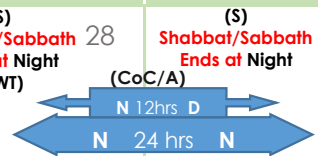

New Moon **Night** ● Full Moon **Night** ○ (HS) **High Shabbat/Sabbath (S) Shabbat/Sabbath (CoC/A) Change of Command/Authority:**
(New Year) Spring time frame (First New Moon of the New Season) 14th Day of 1st Month-(Passover/ Unleavened Bread) ends the 21st Day) (FEAST OF FIRST FRUITS) Starts the Morrow after the 1st Shabbat after Passover (Pentecost) 50 days (also 7 SABBATHs) after Feast of Unleavened bread FEAST OF TRUMPETS (YOM TERUAH) 1st Day of 7th Month (DAY OF ATONEMENT) (YOM KIPPUR) 10th Day of 7th Month (FEAST OF TABERNACLES) (HAG HA SUKKOT) 7 days 15th Day of 7th Month (LAST GREAT DAY) of the 8th day 22nd Day of 7th Month (2nd Passover) Fourteenth day of the second month Numbers 9:11