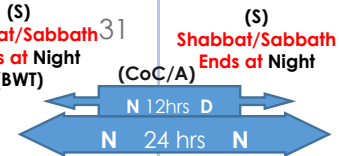

New Moon **Night** ● Full Moon **Night** ○ (HS) High Shabbat/Sabbath (S) Shabbat/Sabbath (CoC/A) Change of Command/Authority: (New Year) Spring time frame (First New Moon of the New Season) 14th Day of 1st Month-(Passover/ Unleavened Bread) ends the 21st Day) (FEAST OF FIRST FRUITS Starts the Morrow after the 1st Shabbat after Passover (Pentecost) 50 days (also 7 SABBATHS) after Feast of Unleavened bread FEAST OF TRUMPETS (YOM TERUAH 1st Day of 7th Month (DAY OF ATONEMENT) (YOM KIPPUR) 10th Day of 7th Month (FEAST OF TABERNACLES) (HAG HA SUKKOT) 7 days 15th Day of 7th Month (LAST GREAT DAY) of the 8th day 22nd Day of 7th Month (2nd Passover) Fourteenth day of the second month Numbers 9:11