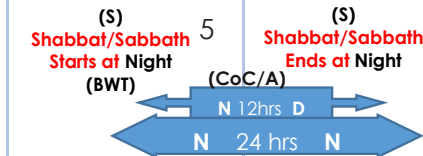

New Moon **Night** ● Full Moon **Night** ○ (HS) High Shabbat/Sabbath (S) Shabbat/Sabbath (CoC/A) Change of Command/Authority:

(New Year) Spring time frame (First New Moon of the New Season) **14th Day** of 1st Month-(**Passover/ Unleavened Bread**) ends the **21st Day** (**FEAST OF FIRST FRUITS Starts the Morrow after the 1st Shabbat after Passover (Pentecost)** 50 days (also 7 SABBATHs) after Feast of Unleavened bread **FEAST OF TRUMPETS (YOM TERUAH, 1st Day of 7th Month (DAY OF ATONEMENT) (YOM KIPPUR) 10th Day of 7th Month (FEAST OF TABERNACLES) (HAG HA SUKKOT) 7 days 15th Day** of 7th Month (**LAST GREAT DAY**) of the 8th day 22nd Day of 7th Month (**2nd Passover**) Fourteenth day of the second month Numbers 9:11